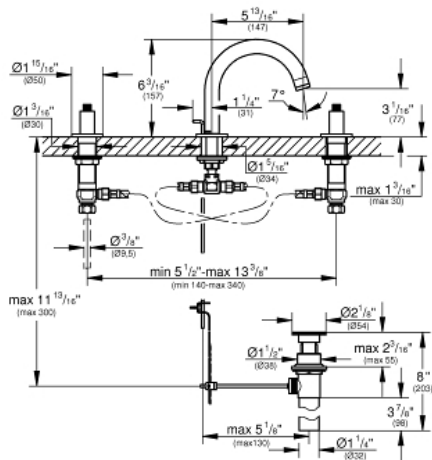

ATRIO
8" Widespread Two-Handle
Bathroom Faucet S-Size

MODEL # 20072003

Pure Freude
an Wasser

GROHE

Product Description:

ATRIO

8" Widespread Two-Handle Bathroom Faucet S-Size

Standard Specification:

- GROHE EcoJoy
- GROHE StarLight chrome finish
- Flow rate: 1.2 gpm (4.5 l/min)

Applicable Codes & Standards:

- Energy Policy Act of 1992
- NSF 61
- ASME A112.18.1/CSA B125.1
- US Federal and State material regulations
- EPA WaterSense®